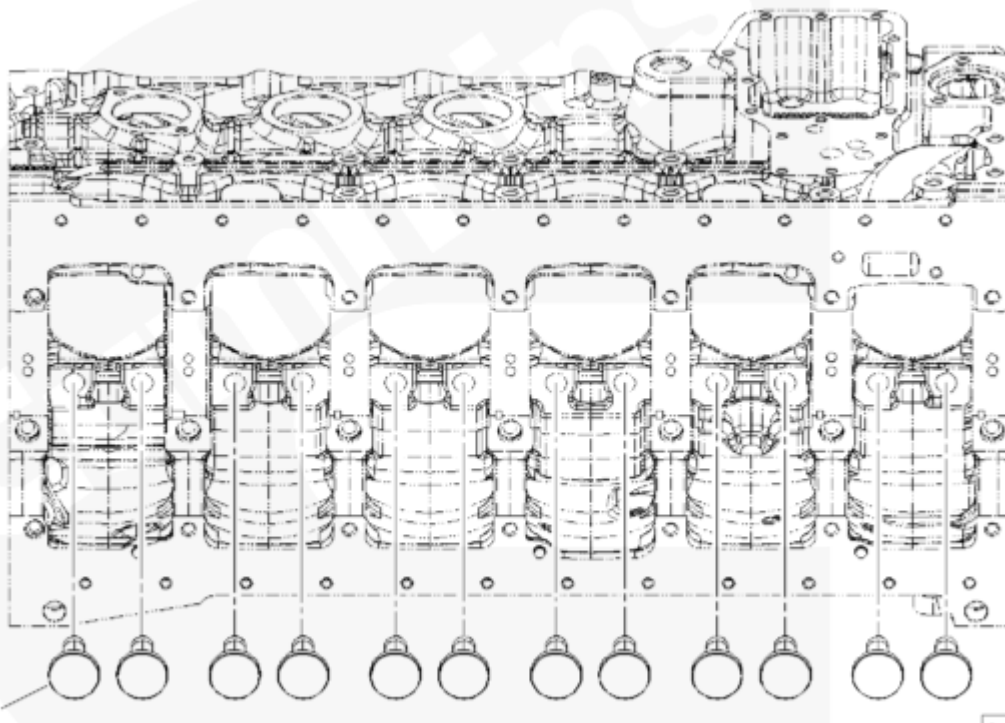

Parts Catalog - Option Detail

Electronic Parts Catalog - Option Detail				
Option	Group	Graphic	Film Card	Date
BB9843	04.01	bb902zk	T	12-FEB-02
Engines	4B3.9, 6A3.4, 6B5.9, B GAS INTERNATIONAL CM556, B4.5, B4.5 CM2350 B129B, B4.5 CM2350 B146C, B4.5 CM2350 B147B, B4.5 RGT, B4.5S, B5.9 G, B5.9 GAS PLUS CM556, B5.9 LPG, B5.9 LPG PLUS CM556, B6.7 CM2350 B121B, B6.7 CM2350 B135B, B6.7 CM2350 B136C, B6.7 CM2350 B148B, B6.7 G CMOH6.0 B125, B6.7N CM2380 B150B, B6.7S, F3.8 CM2350 F120B, F3.8 CM2350 F128C, F3.8 CM2350 F132B, F3.8 F102, G3.9, G5.9, G5.9 CM558, ISB (CHRYSLER), ISB CM2150, ISB CM2150 E, ISB CM550, ISB CM850, ISB/ISD4.5 CM2150 B119, ISB/ISD4.5 CM2150 SN, ISB/ISD6.7 CM2150 B120, ISB/ISD6.7 CM2150 SN, ISB/ISD6.7 CM2880 B126, ISB3.9 CM2220 B107, ISB4.5 CM2150, ISB5.9G CM2180, ISB6.7 2010 DCX PICKUP, ISB6.7 2013 DCX CHASSIS CAB, ISB6.7 CM2150 SQ, ISB6.7 CM2250, ISB6.7 CM2350 B101, ISB6.7 CM2350 B103, ISB6.7 CM2350 B142, ISB6.7 CM2670 B153B, ISB6.7 G CM2180 B118, ISBE CM2150, ISBE CM800, ISBE2/ISBE3 CM850, ISBE4 CM850, ISD4.5 CM2150, ISD6.7 CM2880 D101, ISF2.8 CM2220, ISF2.8 CM2220 AN, ISF2.8 CM2220 EC, ISF2.8 CM2220 ECF2, ISF2.8 CM2220 F101, ISF2.8 CM2220 F117, ISF2.8 CM2220 F122, ISF2.8 CM2220 F126, ISF2.8 CM2220 F129, ISF2.8 CM2220 IAN, ISF3.8 CM2220, ISF3.8 CM2220 AN, ISF3.8 CM2220 F103, ISF3.8 CM2220 F110, ISF3.8 CM2220 F116, ISF3.8 CM2220 F134B, ISF3.8 CM2220 IAN, ISF3.8 CM2350 F109, ISF4.5 CM2220 F123, ISG11 CM2880 G106, ISG11 CM2880 G108, ISG12 CM2880 G107, ISG12 CM2880 G109, ISG12 G CMOH6.0 G111, QSB3.9 30 CM550, QSB3.9 CM2880 B138, QSB4.5 30 CM550, QSB4.5 CM2150 B108, QSB4.5 CM2250 B131, QSB4.5 CM2250 EC, QSB4.5 CM2350 B106, QSB4.5 CM2350 B122			